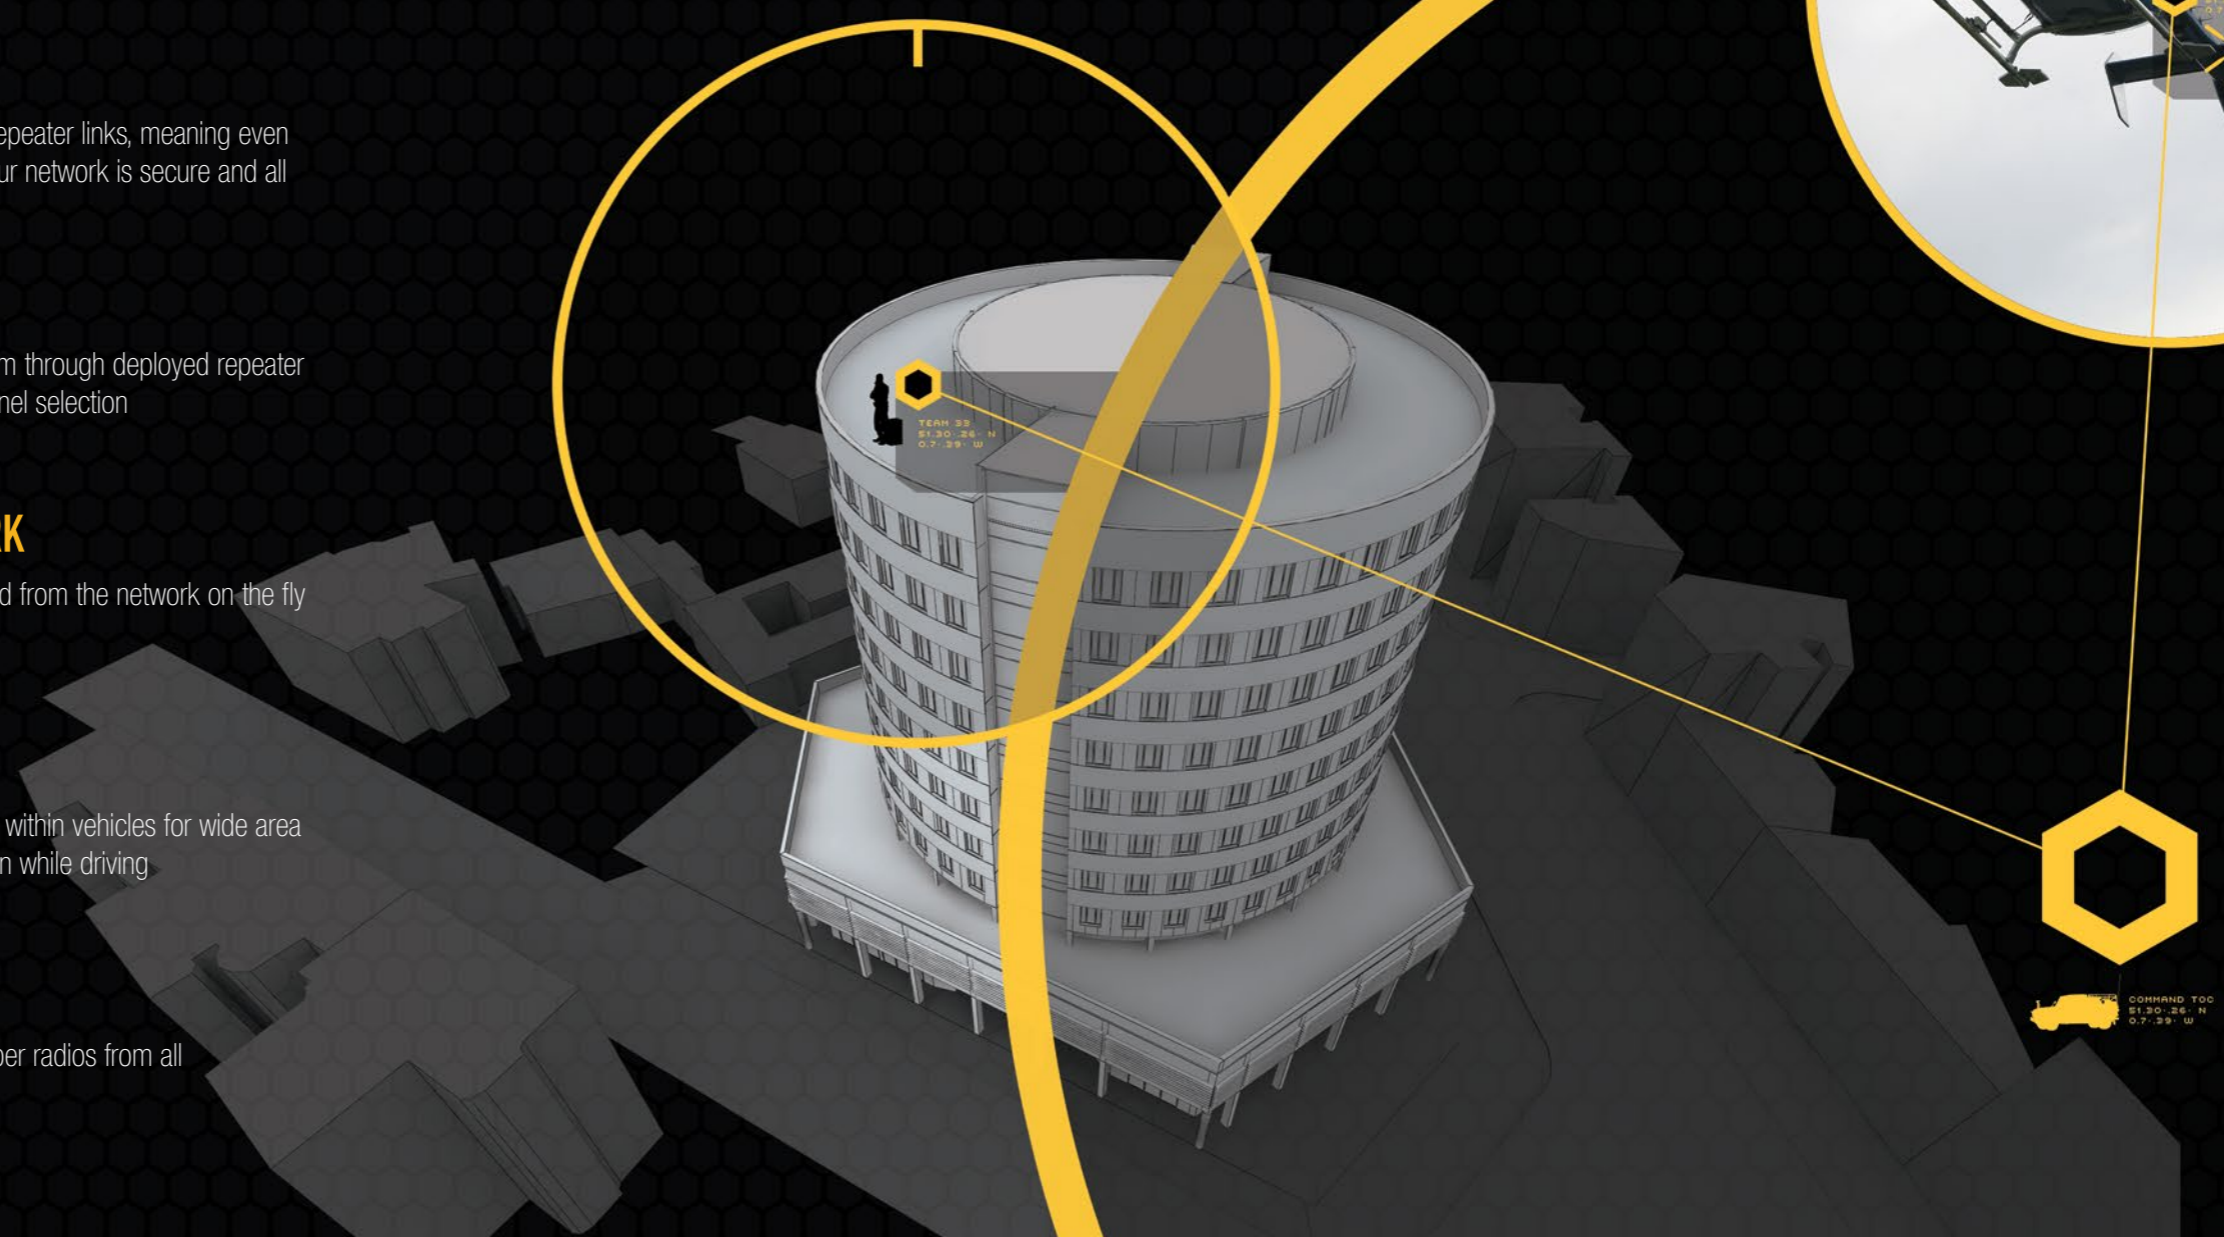

INTEROPERABLE

Works with a wide range of subscriber radios from all P25 supported vendors